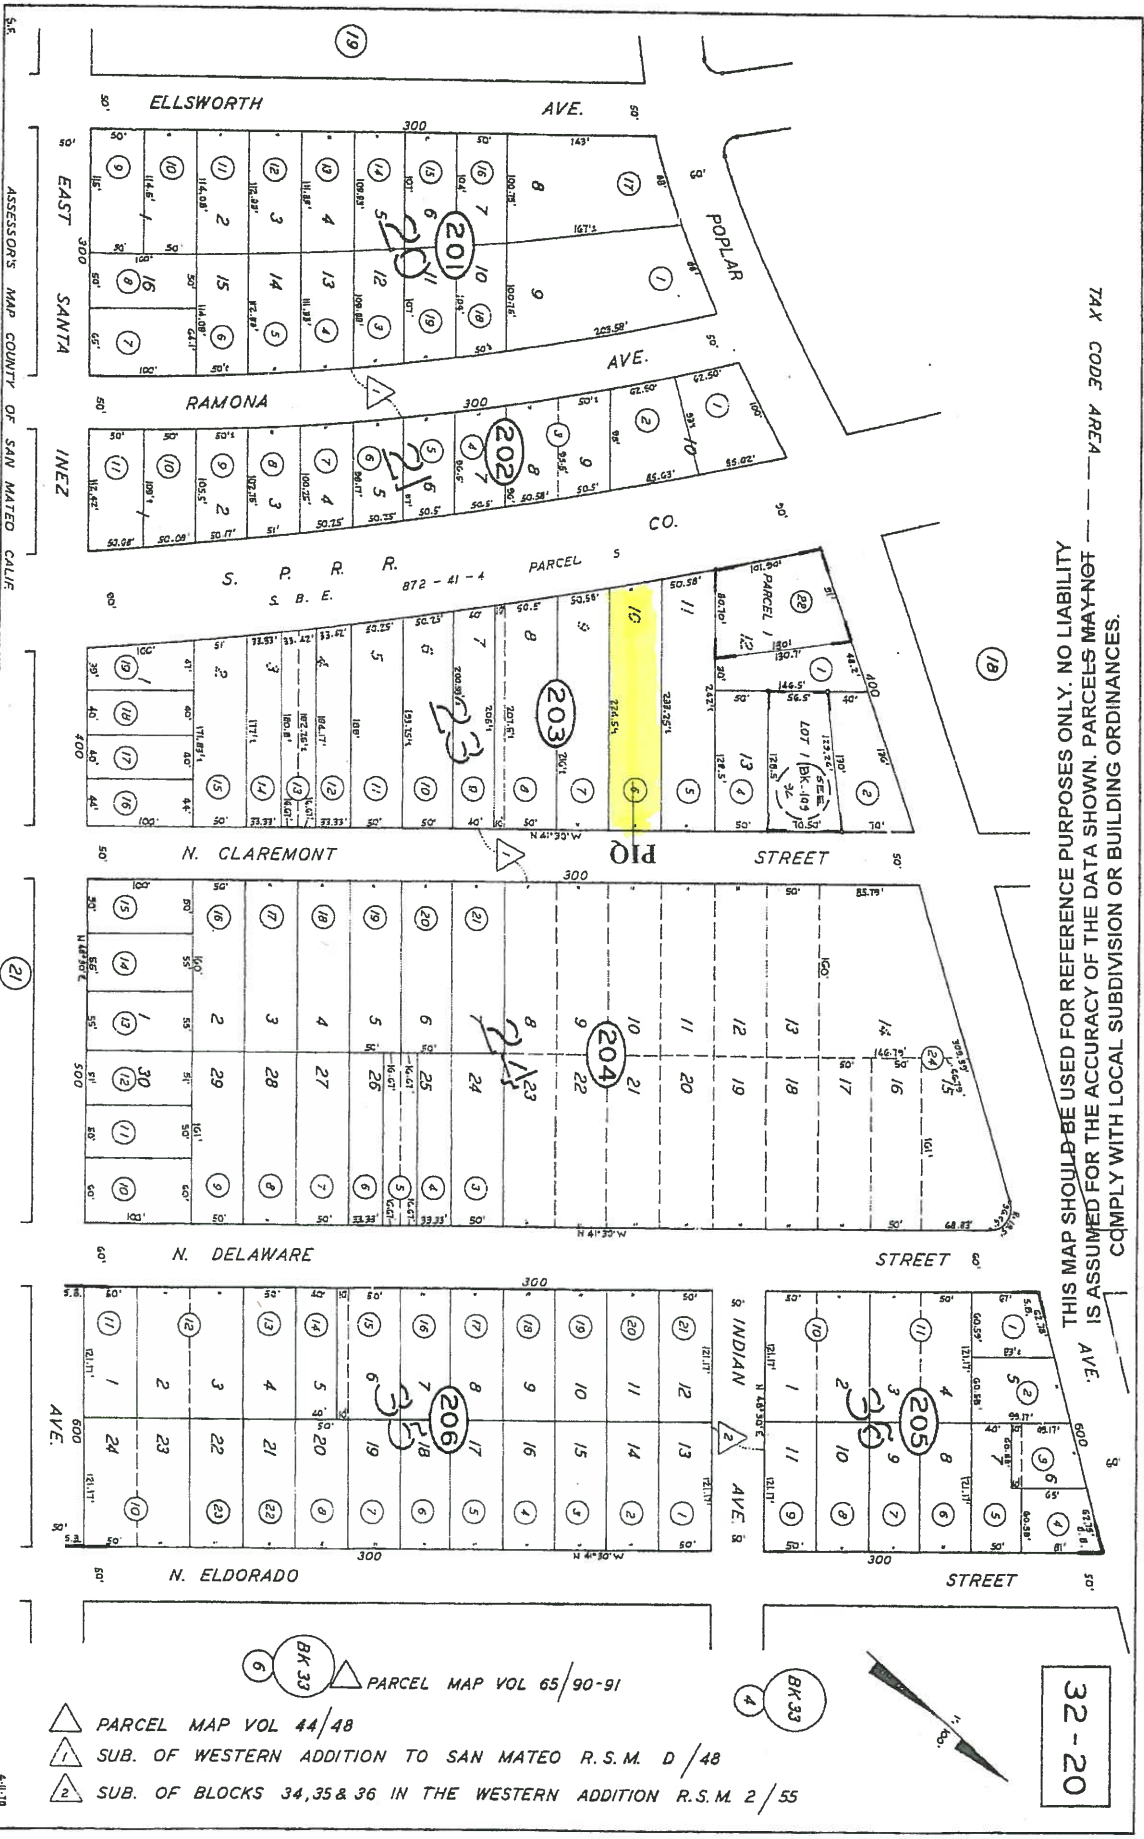

TAX CODE AREA ----- MAP SHOULD BE USED FOR REFERENCE PURPOSES ONLY. NO LIABILITY ASSUMED FOR THE ACCURACY OF THE DATA SHOWN. PARCELS MAY NOT COMPLY WITH LOCAL SUBDIVISION OR BUILDING ORDINANCES.

- △ PARCEL MAP VOL 44/48
- △ SUB. OF WESTERN ADDITION TO SAN MATEO R.S.M. D / 48
- △ SUB. OF BLOCKS 34, 35 & 36 IN THE WESTERN ADDITION R.S.M. 2 / 55

32-20

4-11-70